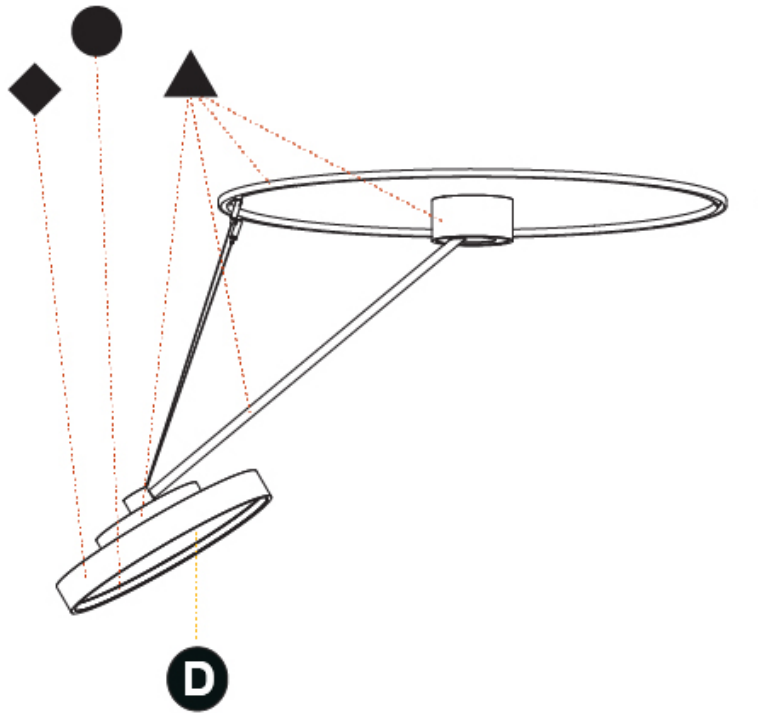

SIGN DIVA DANCER KORONA SUSPENSION

A30879-

PROJECT	_____
TYPE	_____
SPECIFIER	_____
QUANTITY	_____
DATE	_____