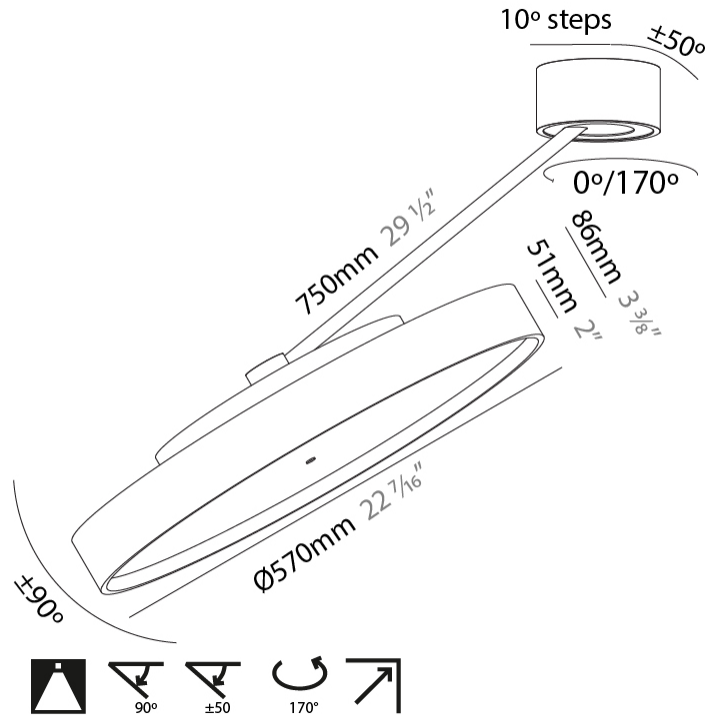

GENERAL

Series: Sign Diva Dancer
Subseries: Sign Diva Dancer Korona
Brand: Prolicht
Division: Architectural
Mounting Type: Suspension
Mounting Location: Ceiling
Subcategory: Pendant

PHYSICAL

Shape: Round
Diameter (mm): 570
Diameter (in): 22 7/16
Height (mm): 870
Depth (mm): 86
Height (in): 34 1/4
Depth (in): 3 3/8
Light Distribution: Adjustable / Direct
Weight (kg): 5
Weight (lbs): 11.023

Diffuser: PMMA - Opal / Micro-Prism / Sparkling Secret / Vintage Industrial

Fixture Finish: SSR / BKV / CWI / CRY / HAB / UFT / ITA / RUA / FTG / MYG / LOD / PUS / FRO / FUP / KIA / POP / BLS / SPG / MEY / GOH / GUM / CHC / COM / ABZ / JAG / OBR / MOS / ROR

Fixture Material: Extruded Aluminum / Steel

ELECTRICAL

Lamp Type: LED (Zhaga Standard)
Input Wattage (W): 52.8
Total Output Wattage (W): 47.52
Dimming: Tri-Mode (Non-Dimming and Phase Dimming (120Vac only) and 0-10V Dimming)
Driver Included: Yes
Driver Location: Integrated
Driver Type: Constant Current - Universal
Driver Class: Class 2
Input Voltage (V): 120 - 277
Constant Current (MA): 350

LED

Color Temperature (°K): 2700 / 3000 / 3500 / 4000
Max. Delivered Lumen (lm): 5060 / 6320 / 6448 / 6580
CRI: >90 CRI
Lamp Life (hrs): 50000

OPTICAL

Adjustability: Rotational Canopy 170°; Tilting Canopy ±50°; Tilting Head ±90°

RATINGS AND CERTIFICATIONS

Certified By: Certified for North American Standards
IP rating: IP20