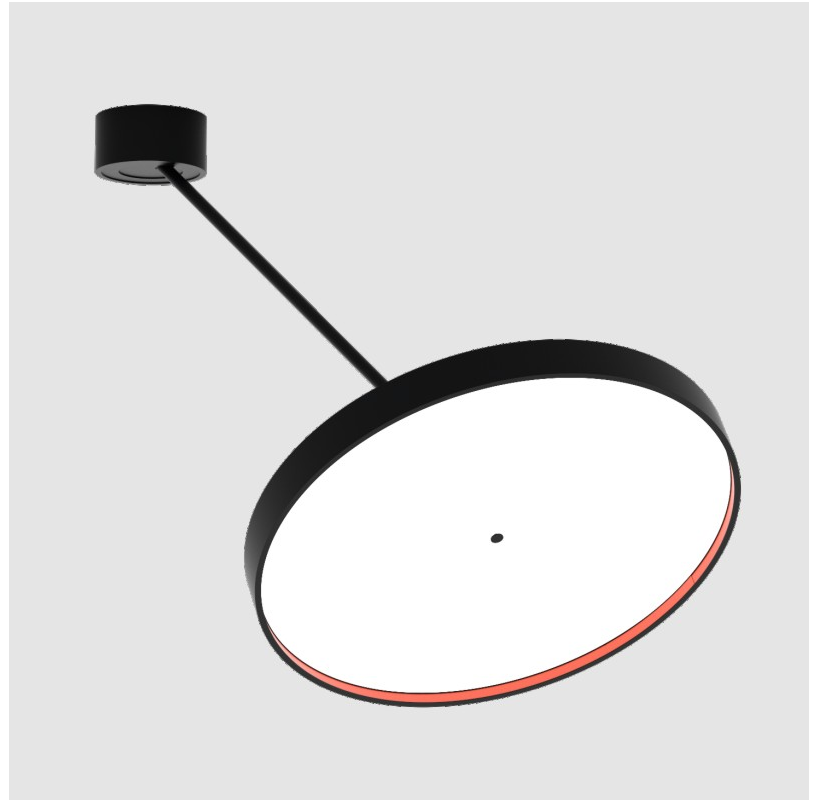

GENERAL

Series: Sign Diva Dancer
Subseries: Sign Diva Dancer Korona
Brand: Prolicht
Division: Architectural
Mounting Type: Suspension
Mounting Location: Ceiling
Subcategory: Pendant

PHYSICAL

Shape: Round
Diameter (mm): 570
Diameter (in): 22 7/16
Height (mm): 870
Depth (mm): 86
Height (in): 34 1/4
Depth (in): 3 3/8
Light Distribution: Adjustable / Direct
Weight (kg): 5
Weight (lbs): 11.023

Diffuser: PMMA - Opal / Micro-Prism / Sparkling Secret / Vintage Industrial

Fixture Finish: SSR / BKV / CWI / CRY / HAB / UFT / ITA / RUA / FTG / MYG / LOD / PUS / FRO / FUP / KIA / POP / BLS / SPG / MEY / GOH / GUM / CHC / COM / ABZ / JAG / OBR / MOS / ROR

Fixture Material: Extruded Aluminum / Steel

ELECTRICAL

Lamp Type: LED (Zhaga Standard)
Input Wattage (W): 52.8
Total Output Wattage (W): 47.52
Dimming: Tri-Mode (Non-Dimming and Phase Dimming (120Vac only) and 0-10V Dimming)
Driver Included: Yes
Driver Location: Integrated
Driver Type: Constant Current - Universal
Driver Class: Class 2
Input Voltage (V): 120 - 277
Constant Current (MA): 350

LED

Color Temperature (°K): 2700 / 3000 / 3500 / 4000
Max. Delivered Lumen (lm): 5060 / 6320 / 6448 / 6580
CRI: >90 CRI
Lamp Life (hrs): 50000

OPTICAL

Adjustability: Rotational Canopy 170°; Tilting Canopy ±50°; Tilting Head ±90°

RATINGS AND CERTIFICATIONS

Certified By: Certified for North American Standards
IP rating: IP20